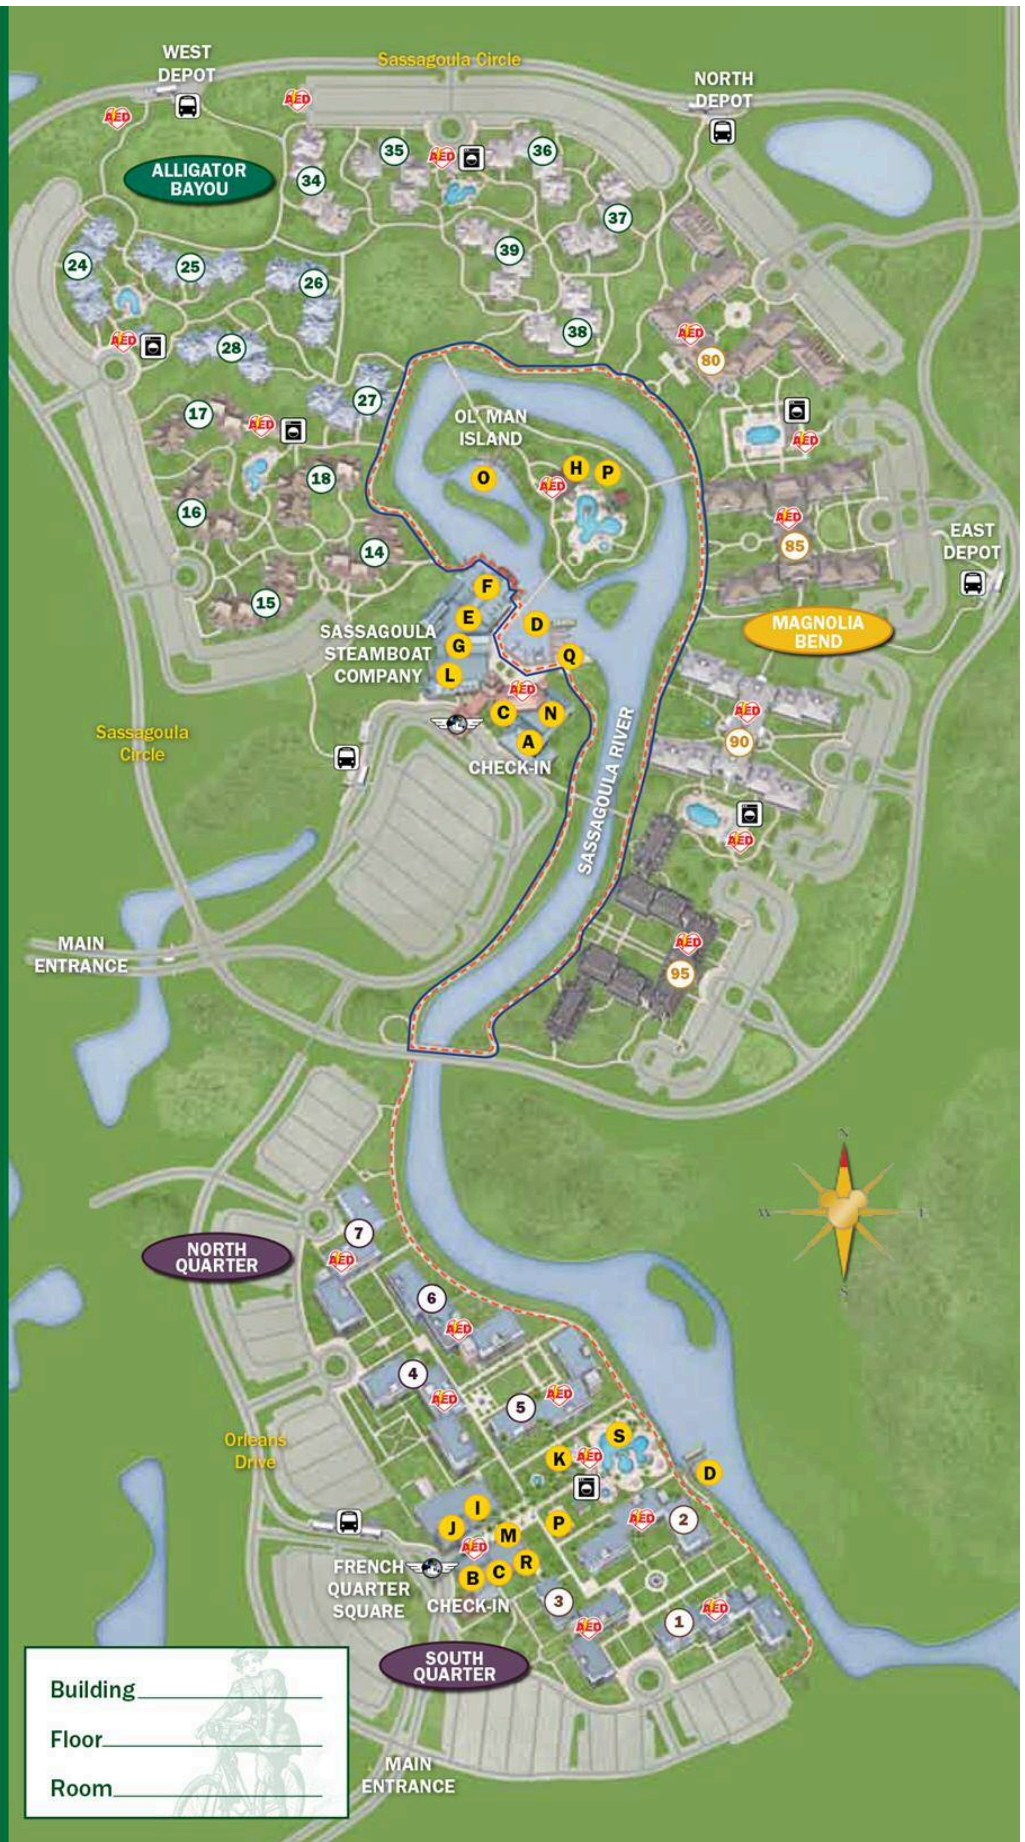

Building	_____
Floor	_____
Room	_____