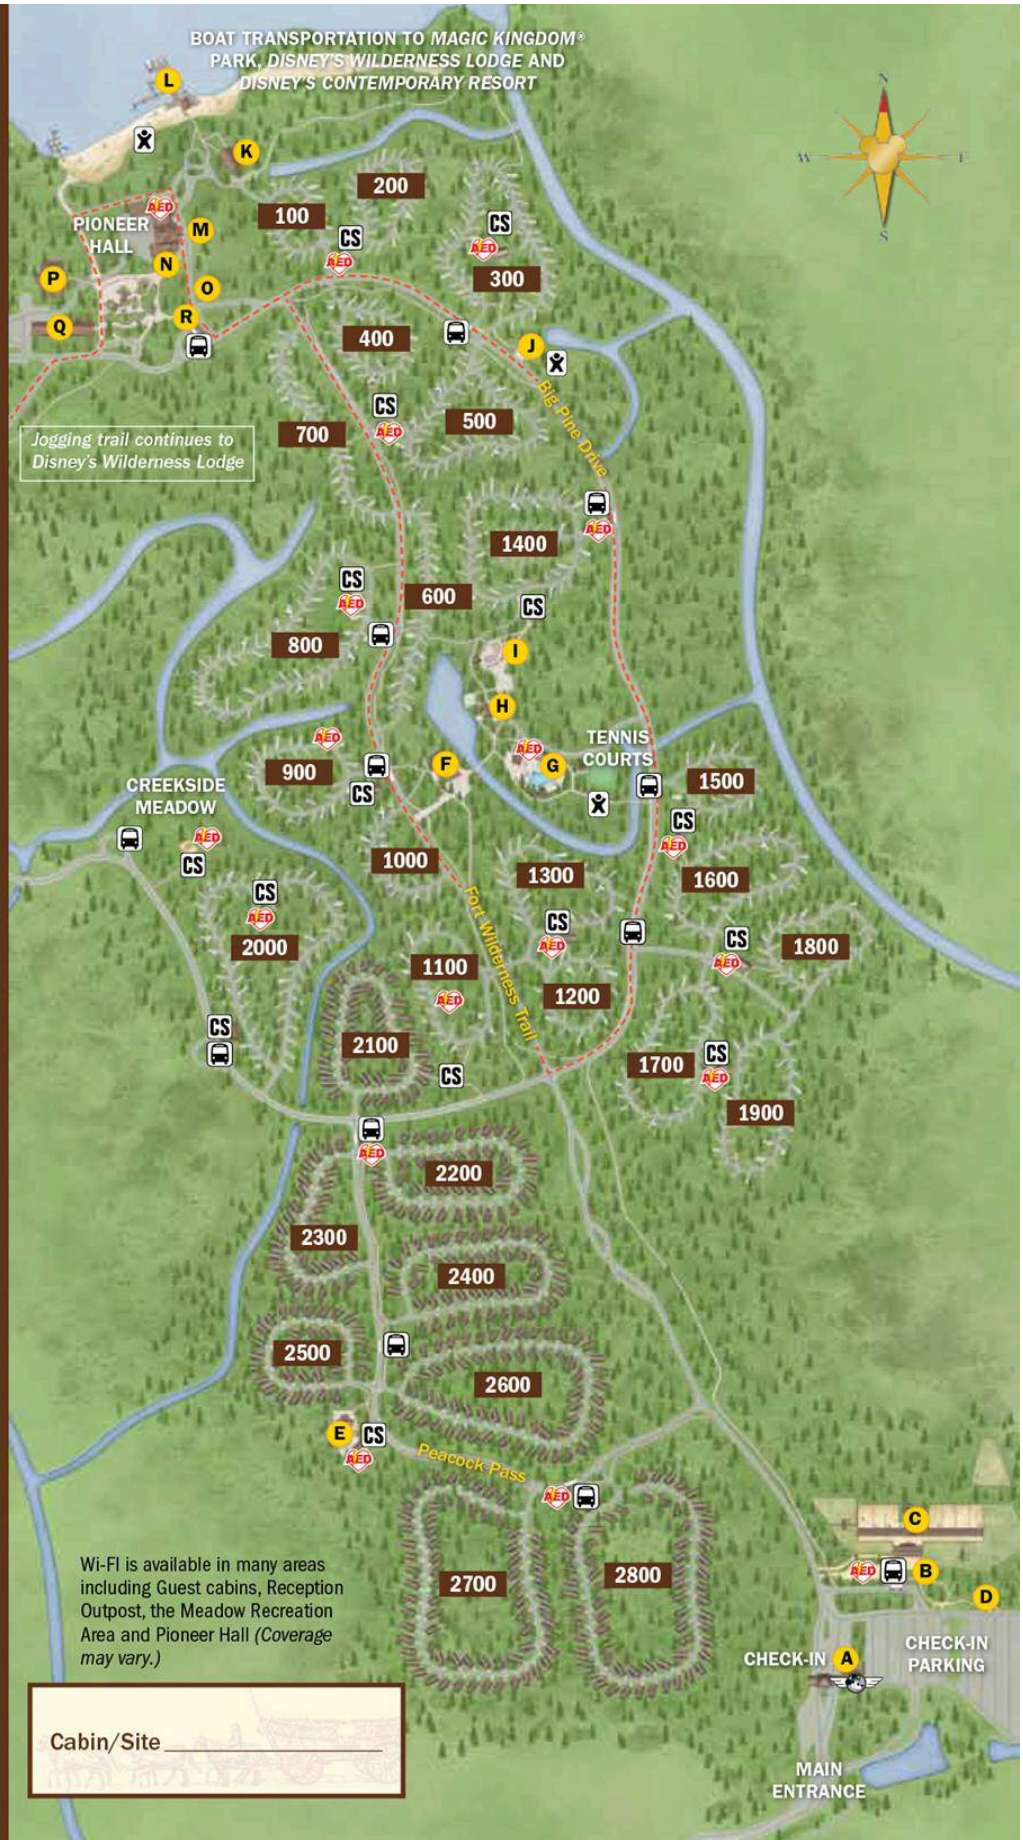

Running trail continues to Disney's Grand Floridian Resort & Spa

Building	_____
Floor	_____
Room	_____

- A Reception Outpost**
Lobby/Concierge
Golf Cart Rentals
- B Outpost Depot**
Buses to Settlement Depot
and Theme Parks
- C Trail Blaze Corral**
- D Horseback Trail Ride**
- E Wilderness Swimmin' Pool**
- F Meadow Trading Post**
- G Meadow Recreation Area**
Meadow Pool
Meadow Snack Bar
Daniel Boone's Wilderness Arcade
- H Bike Barn**
Wilderness Swimmin' Pool
Fort Wilderness Archery Experience
Segway Tour Check-In
- I Campfire Area**
Chuck Wagon
- J Waggin' Trails Dog Park**
- K Settlement Trading Post**
- L Marina/Boat Launch**
Fishing Excursions
Watercraft Rentals
- M Disney Vacation Club®
Information Center**
- N Pioneer Hall**
Concierge
Crockett's Tavern
Trail's End Restaurant
Hoop-Dee-Do Musical Revue
Davey Crockett's Wilderness Arcade
- O Horse-Drawn Excursions**
- P Mickey's Backyard BBQ**
- Q Tri-Circle-D Ranch**
Horse Barn
Pony Rides
- R Settlement Depot**
Buses to Outpost Depot

- Bus Stop
- Disney's Magical Express Bus Stop
- Automated External Defibrillators
- Comfort Stations
Laundry
Restrooms
Showers
- Playground
- Jogging Trail (2.5 miles)

Smoking areas located outside of all buildings in marked locations.

Service animal relief areas located in grassy areas adjacent to parking lots.

Guest Services

- A** Riverside Lobby/Concierge
- B** French Quarter Lobby/Concierge
- C** Disney Vacation Club® Information Center
- D** Boat Transportation to Downtown Disney® Marketplace