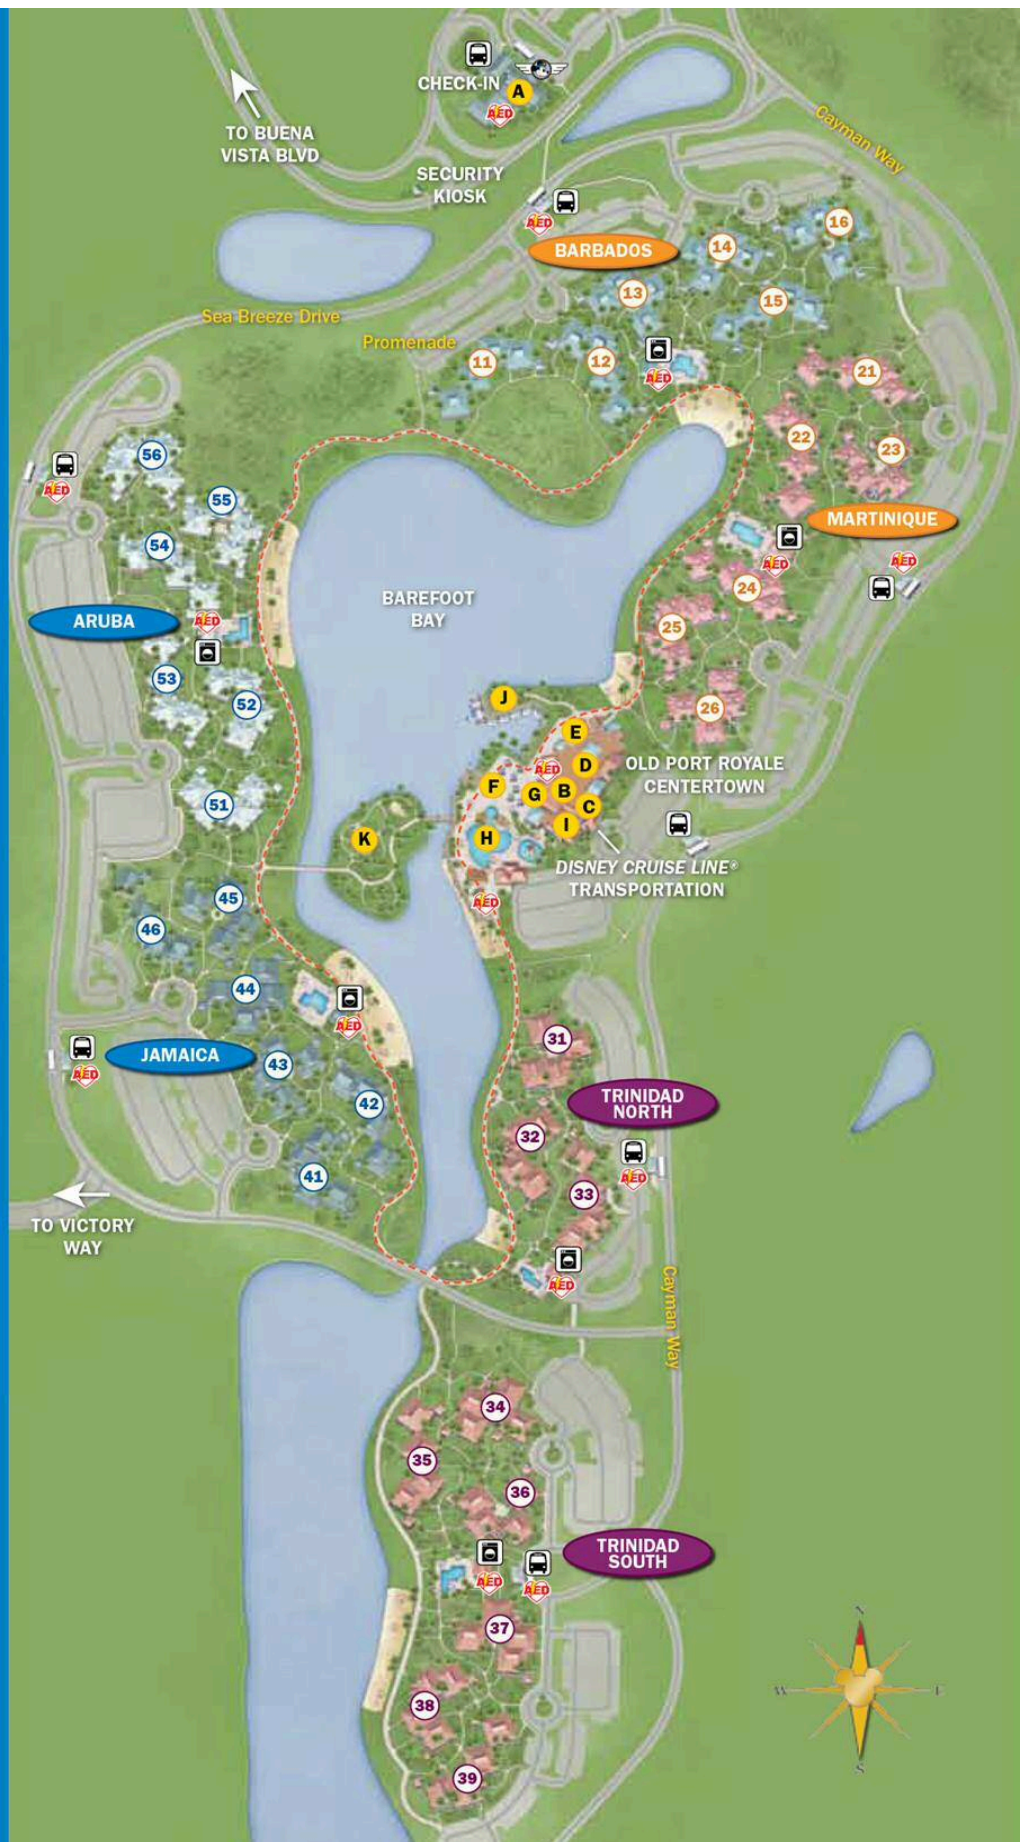

 Bus Stops

 Disney's Magical Express Bus Stop

 Laundry

 Automated External Defibrillators

 Jogging Trail (1.2 miles)

Wi-Fi is available in many areas throughout our Resorts including Guest rooms, main lobbies and main pools. (Coverage may vary.)

Smoking areas located outside of all buildings in marked locations.

Service animal relief areas located in grassy areas adjacent to parking lots.

Building _____

Floor _____

Room _____

©Disney CB2001ARUBA-JAMAICA/10194650 813

DISNEY'S YACHT & BEACH CLUB RESORTS

Guest Services

- A** Lobby/Concierge
- B** Disney Vacation Club® Information Center

Dining

- C** Ale and Compass Lounge
- D** Captain's Grille
- E** Crew's Cup Lounge
- F** Yachtsman Steakhouse
- G** Beaches & Cream Soda Shop
- H** Hurricane Hanna's Waterside Bar & Grill
- I** Martha's Vineyard
- J** Cape May Cafe

Shopping

- K** Fittings & Fairings Clothes & Notions
- L** Beach Club Marketplace

Recreation

- M** Stormalong Bay
- N** Ship Shape Massage, Salon and Fitness
- O** Lafferty Place Arcade
- P** Sandcastle Club
- Q** Bayside Marina